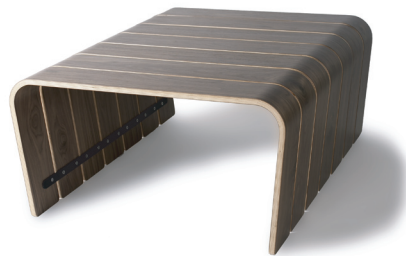

introducing new for spring

Designed by Eric Pfeiffer for Offi

Trundle Desk

While compact in size the Trundle desk is packed with function. The desk has a useful second surface and hidden cord management storage. A full-length second surface extends creating an expansive surface for projects and papers. The all-wood desk was designed in California, made in Pennsylvania using sustainable produced raw materials from North Carolina creating a local approach to design and production.

56" L x 26" W x 31" H

Available in walnut and maple

Big Rib

Inspired by pork ribs the Big Rib table uses a repeating form to create a modular table that can grow to fit any size space. The "ribs" ship unassembled using less packaging material and a smaller box. The easy to assemble ribs allow for the creation of an endless table for any environment. With the purchase of an add-on kit the table can grow three ribs at a time.

37" L x 30" W x 16" H

Available in walnut and maple

Nester Boxes

Like Russian nesting dolls the Nester Boxes fit inside of each other for easy transport and shipping. The small footprint also cuts down on the amount of packaging needed for shipping. Each box is finely crafted in molded ply creating simple and versatile storage. They can be used stacked for book storage or if used as singles they can function as small tables.

15" L x 46" W x 15" H

Available in walnut and maple